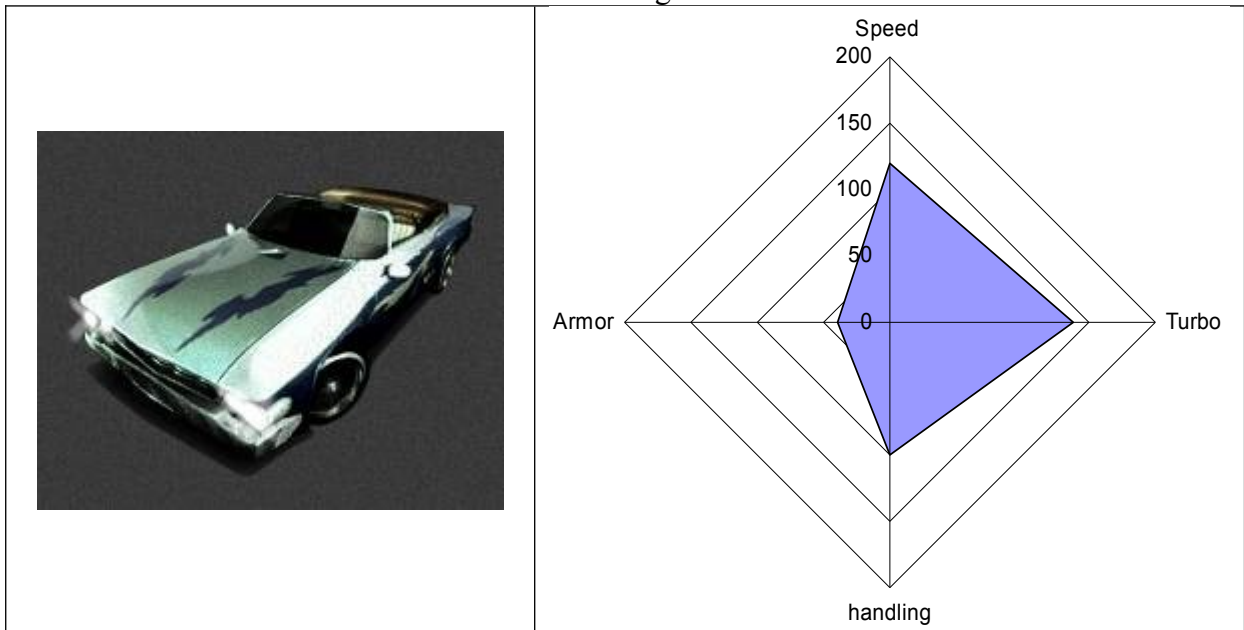

Urban Legend