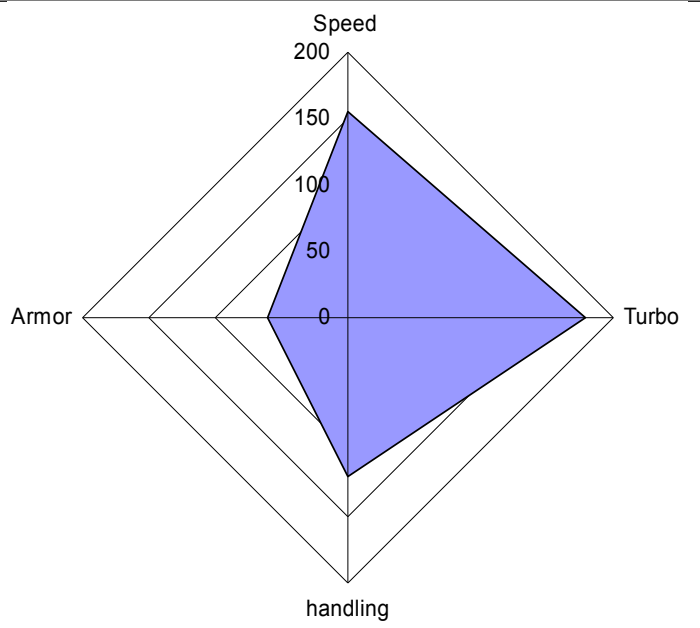

TRIDE 8 7 OR DIE

Garage

30 cars Split in 4 Categories

I/ Sport Cars

Just Blaze

Bad Boy

Ice

Crunk