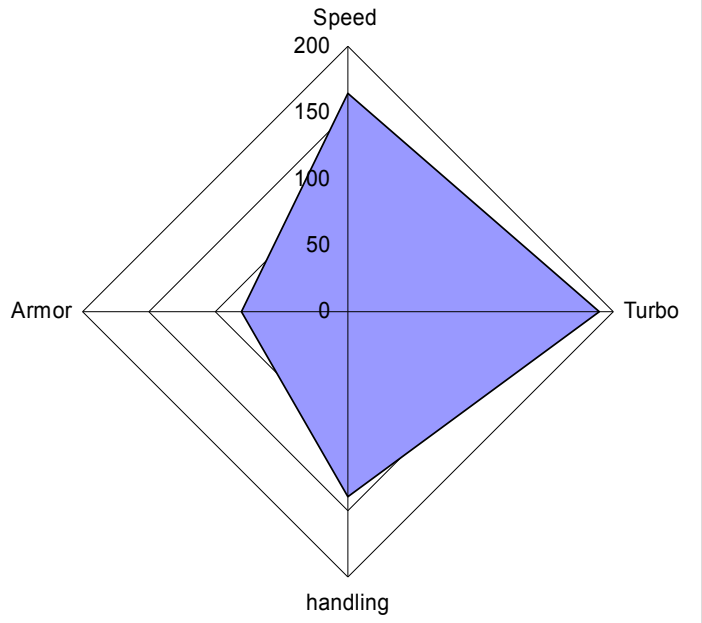

Mafioso

Ghetto Superstar