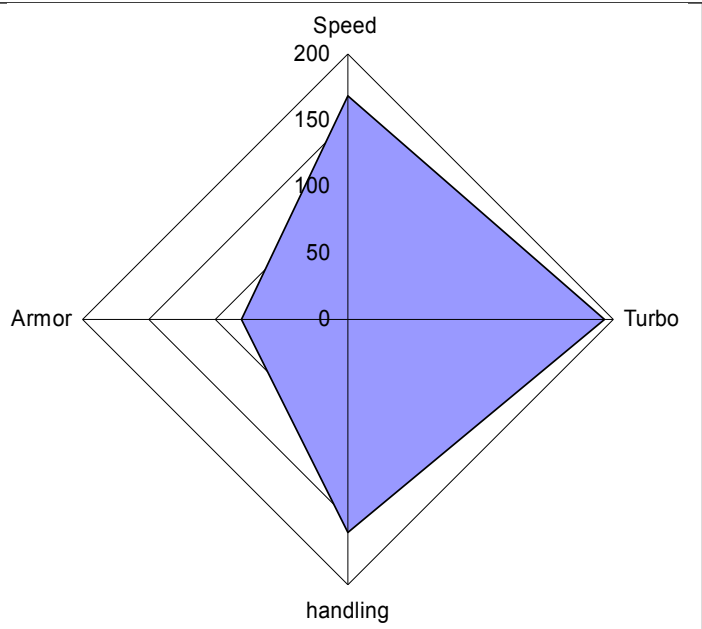

Ghetto Superstar