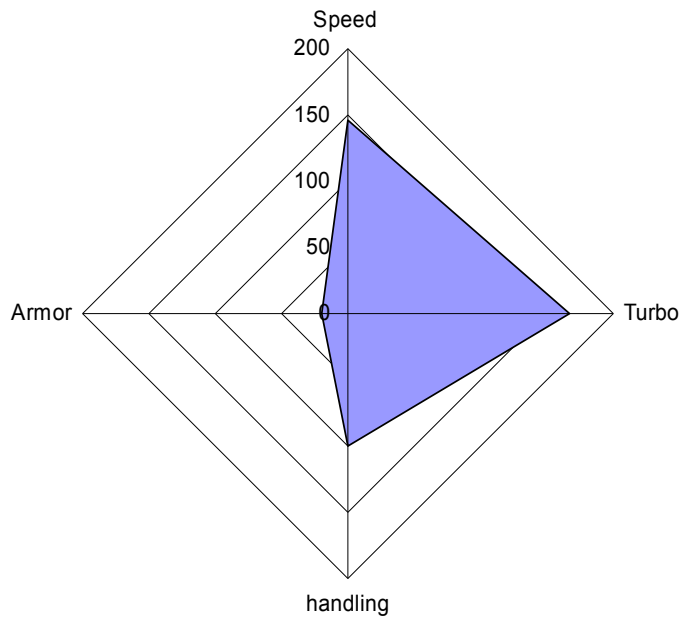

TRIDE 8 7 OR DIE

Garage

30 cars Split in 4 Categories

I/ Sport Cars

Just Blaze

Bad Boy

Ice

Crunk