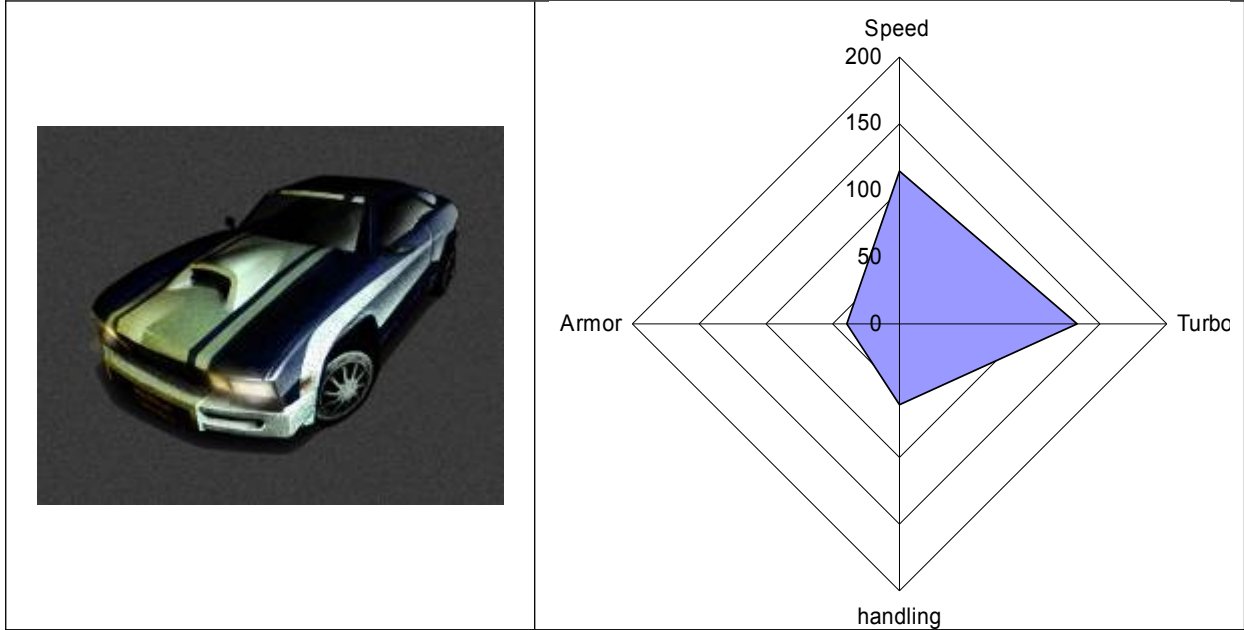

II/ Muscle Cars

Corrupt