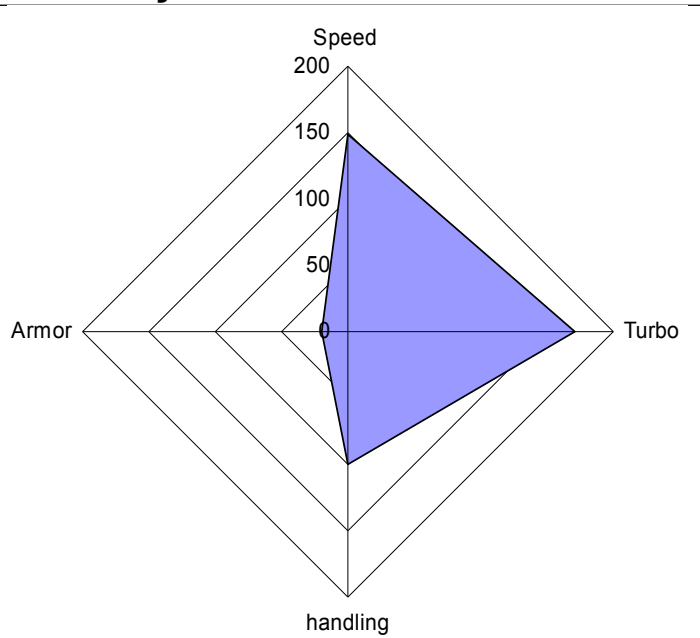

TRIDE 8 7 OR DIE

Garage

30 cars Split in 4 Categories

I/ Sport Cars

Just Blaze

Bad Boy

Ice

Crunk