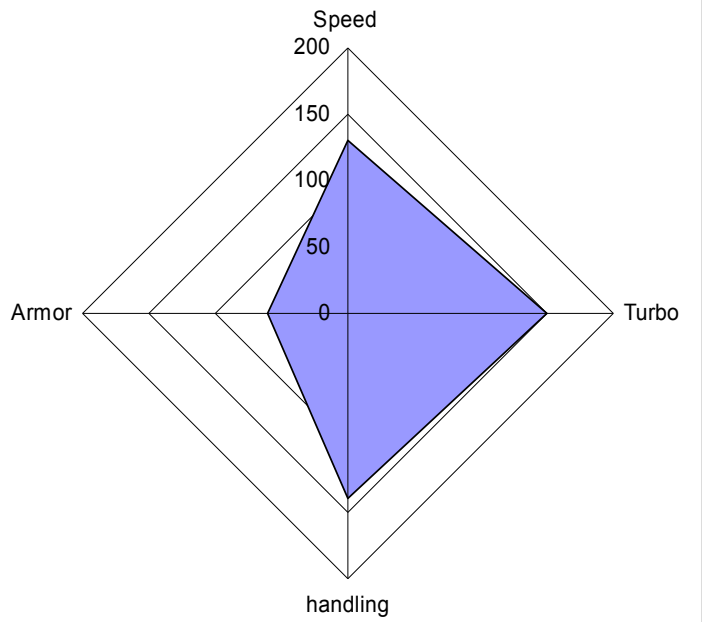

Steady Mobbin