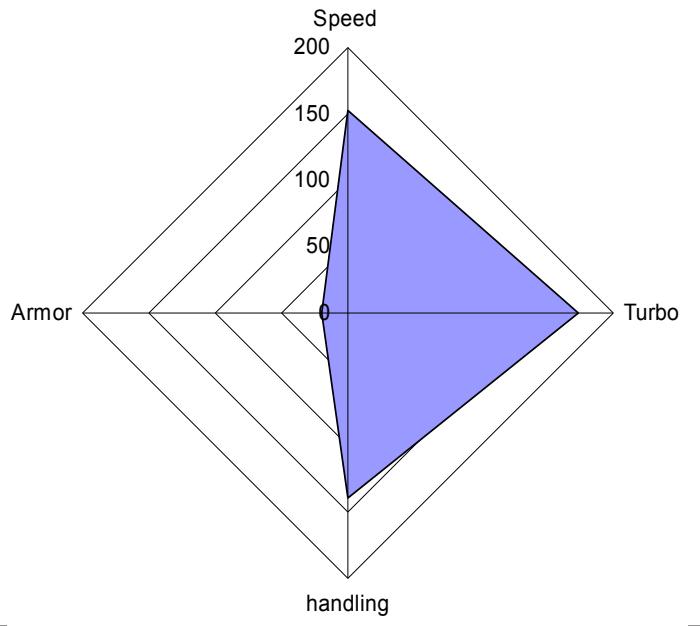

TRIDE 8 7 OR DIE

Garage

30 cars Split in 4 Categories

I/ Sport Cars

Just Blaze

Bad Boy

Ice

Crunk