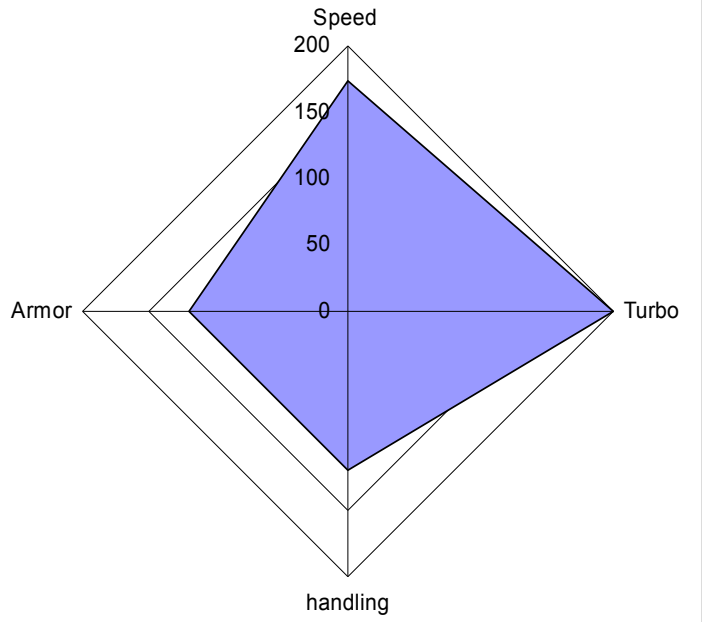

Gangsta Boogie